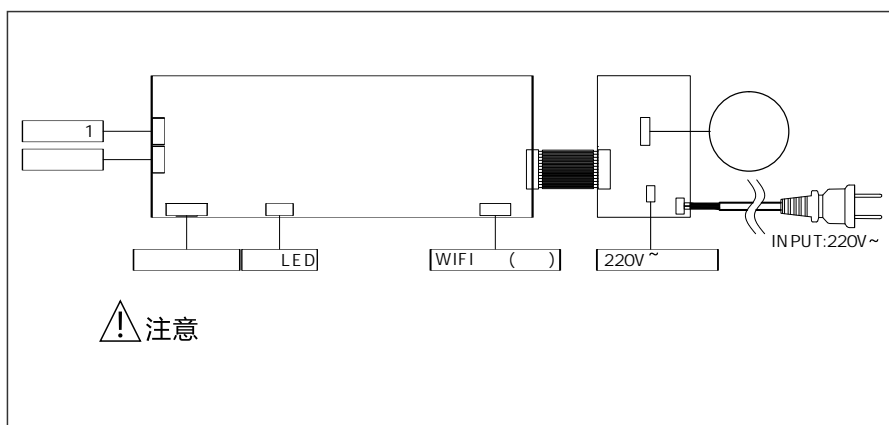

- a.
- b.
- c.
- d.

			KJ580G-A01
	220V~		66dB(A)
			50Hz
			60W
	(CADR)		580m ³ /h
	(CCM)		P4
	(CADR)		180m ³ /h
			41m ² ~70m ²
			320x320x657mm
	9.5Kg		12Kg

1 " "

2

3 " "

1

2

3