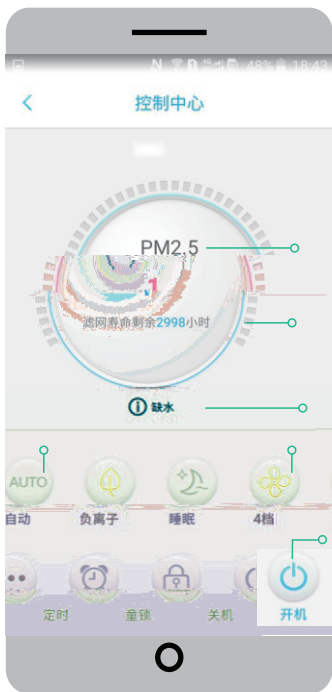

Mesh1 >

请输入Wi-Fi密码 

下一步

注：暂不支持5G频道的Wi-Fi网络

WIFI

WIFI

WIFI
WIFI

WIFI

3S

WIFI

2.

3S

WIFI

WIFI

2.

3.